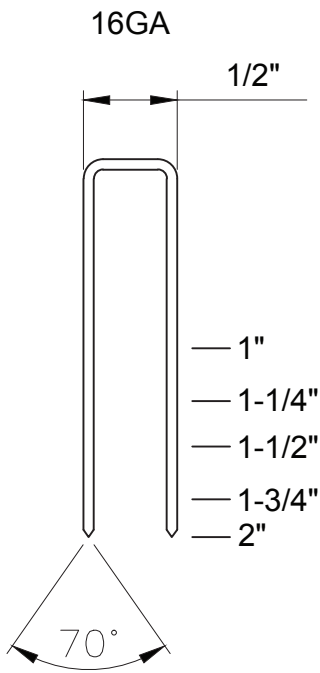

MEDIUM CROWN STAPLES

16 Gauge, 1/2" Med Crown, 16S4-Series Staples

Interchangeable with: Bostitch & Fasco

ITEM#	DESC.	LENGTH	WT/CTN (LBS)	M/BX	BXS/CTN	PLT Q'TY (BY CARTONS)	LIST PRICE	
							PER/M	PER/CTN
86723	BN25	1"	18	10	1	124	\$3.80	\$38.00
86728	BN32	1-1/4"	23	10	1	108	\$4.40	\$44.00
86733	BN38	1-1/2"	27	10	1	92	\$5.00	\$50.00
86738	BN45	1-3/4"	30	10	1	80	\$5.60	\$56.00
86743	BN50	2"	34	10	1	80	\$6.20	\$62.00

Actual Size

****Stainless steel available on special order. Please call for quote and availability****